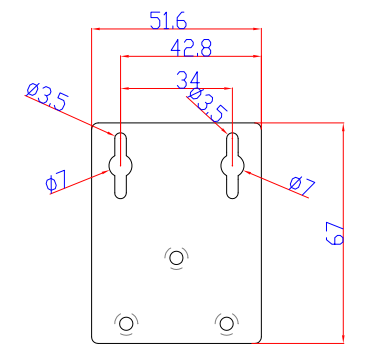

DIN-RAIL KIT

Panel Mount Kit

PT-510 MM-ST