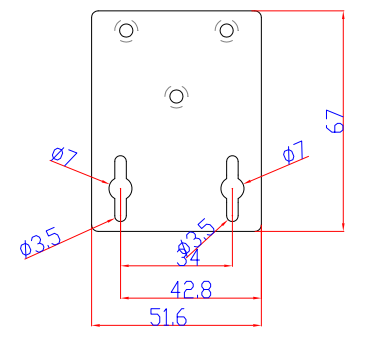

DIN-RAIL KIT

Panel Mount Kit

PT-510 MM-ST