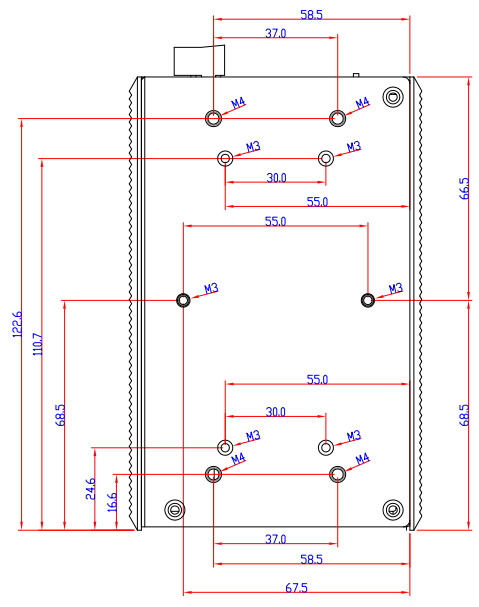

Front View

Side View

Rear View

Panel Mount Kit

Din-Rail