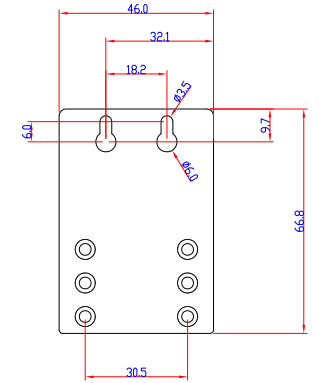

Front View

Side View

Rear View

Panel Mount Kit

Din-Rail