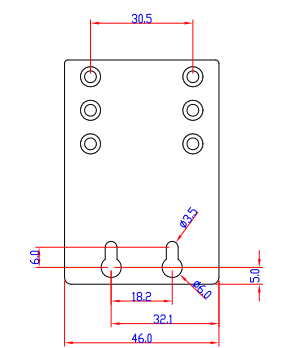

Front View

Side View

Rear View

Panel Mount Kit

Din-Rail