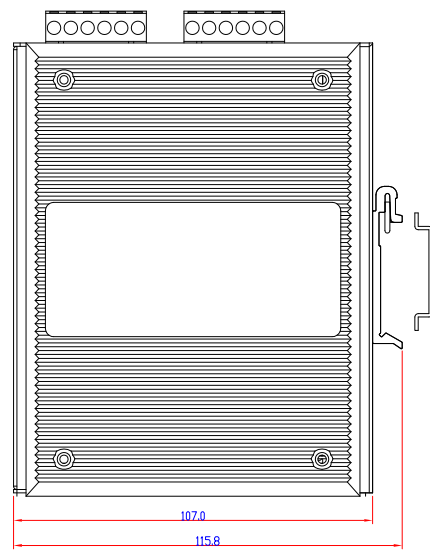

Front View

Side View

Rear View

Panel Mount Kit

Din-Rail