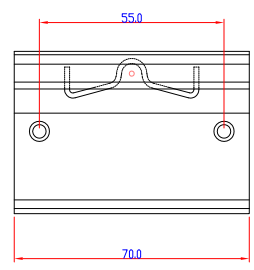

Front View

Side View

Rear View

Panel Mount Kit

Din-Rail