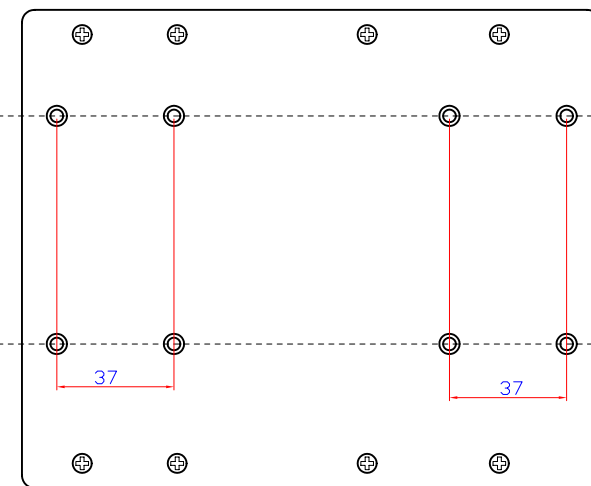

FRONT VIEW

SIDE VIEW

REAR VIEW

EDS-619

WALL MOUNT KIT

DIN RAIL KIT

DIN RAIL KIT

WALL MOUNT KIT