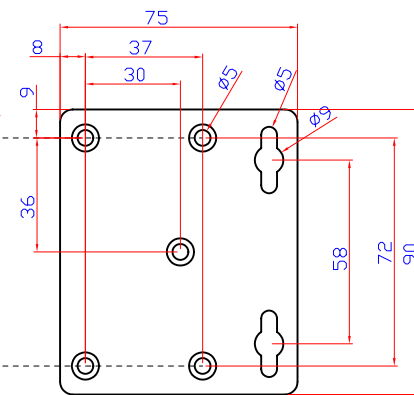

FRONT VIEW

SIDE VIEW

REAR VIEW

EDS-619

WALL MOUNT KIT

DIN RAIL KIT

DIN RAIL KIT

WALL MOUNT KIT