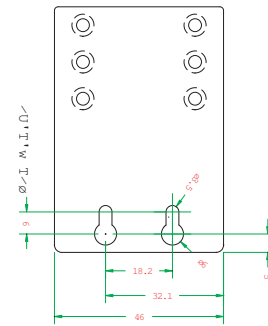

Din-Rail

Panel Mount Kit