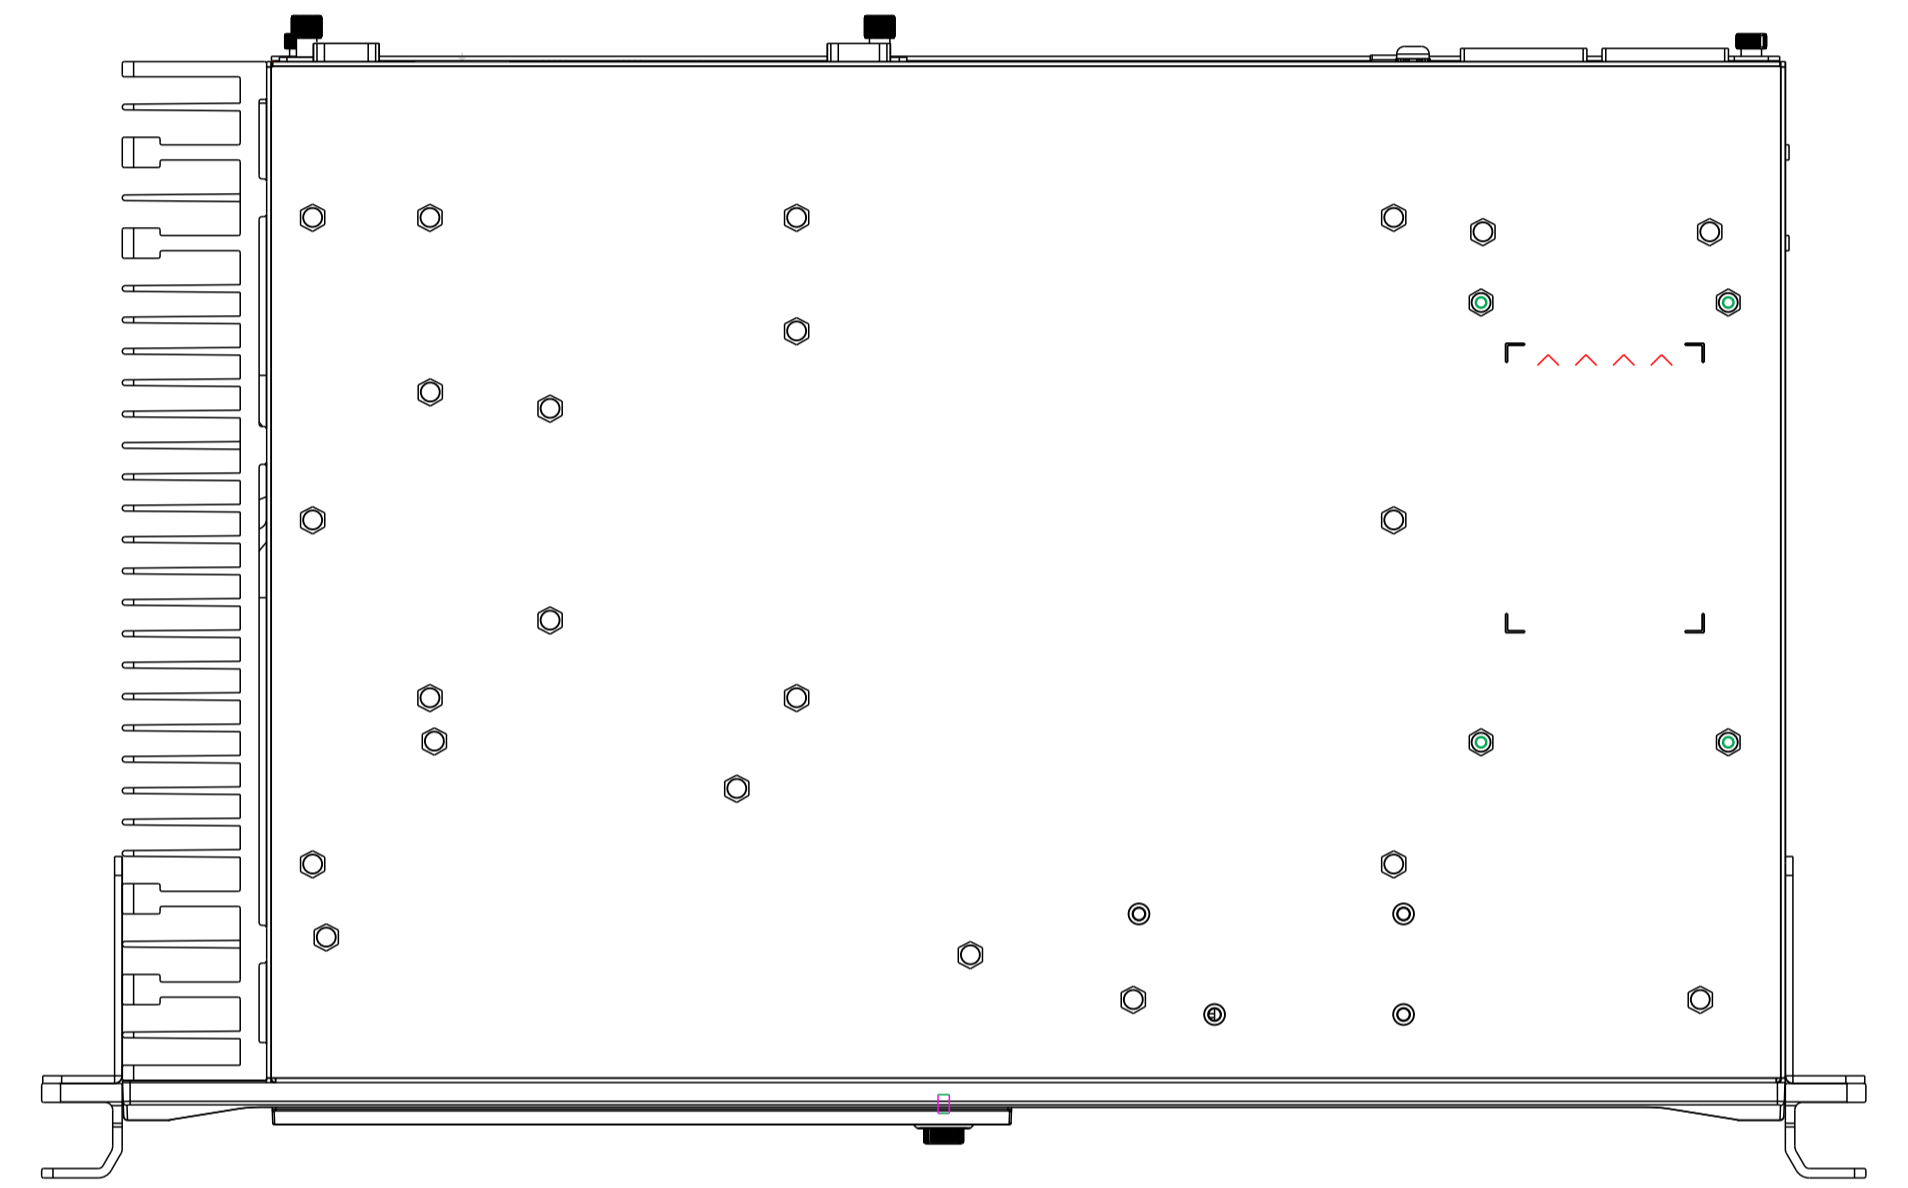

1

2

3

4

5

6

7

8

A

B

C

D

E

F

MOXA®
Tel:+886-2-89191230
Fax:+886-2-89191231
www.moxa.com

Projection

3rd Angle

Unit
Scale
Note

mm
1 : 2

Product Model
Drawn Name

DA-820C
Out-Dimension