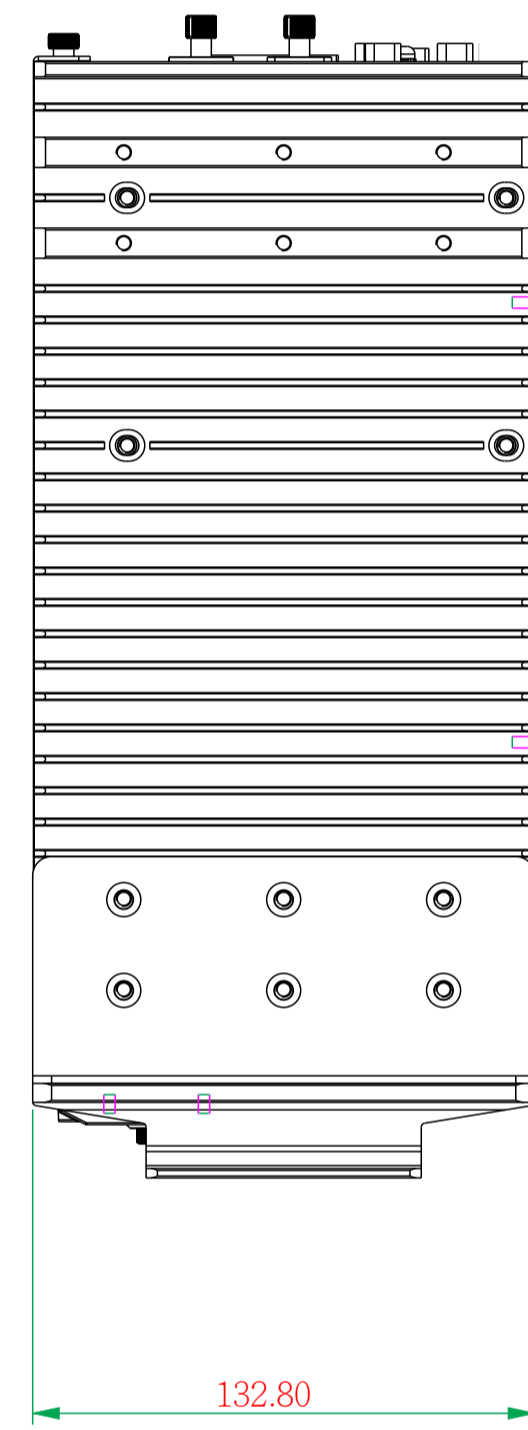

A

B

C

D

E

F

**MOXA**<sup>®</sup>  
 Tel:+886-2-89191230  
 Fax:+886-2-89191231  
 www.moxa.com

Projection  
  
 3rd Angle

Unit  
 Scale  
 Note

mm  
 1 : 2

Product Model  
 Drawn Name

DA-820C  
 Out-Dimension