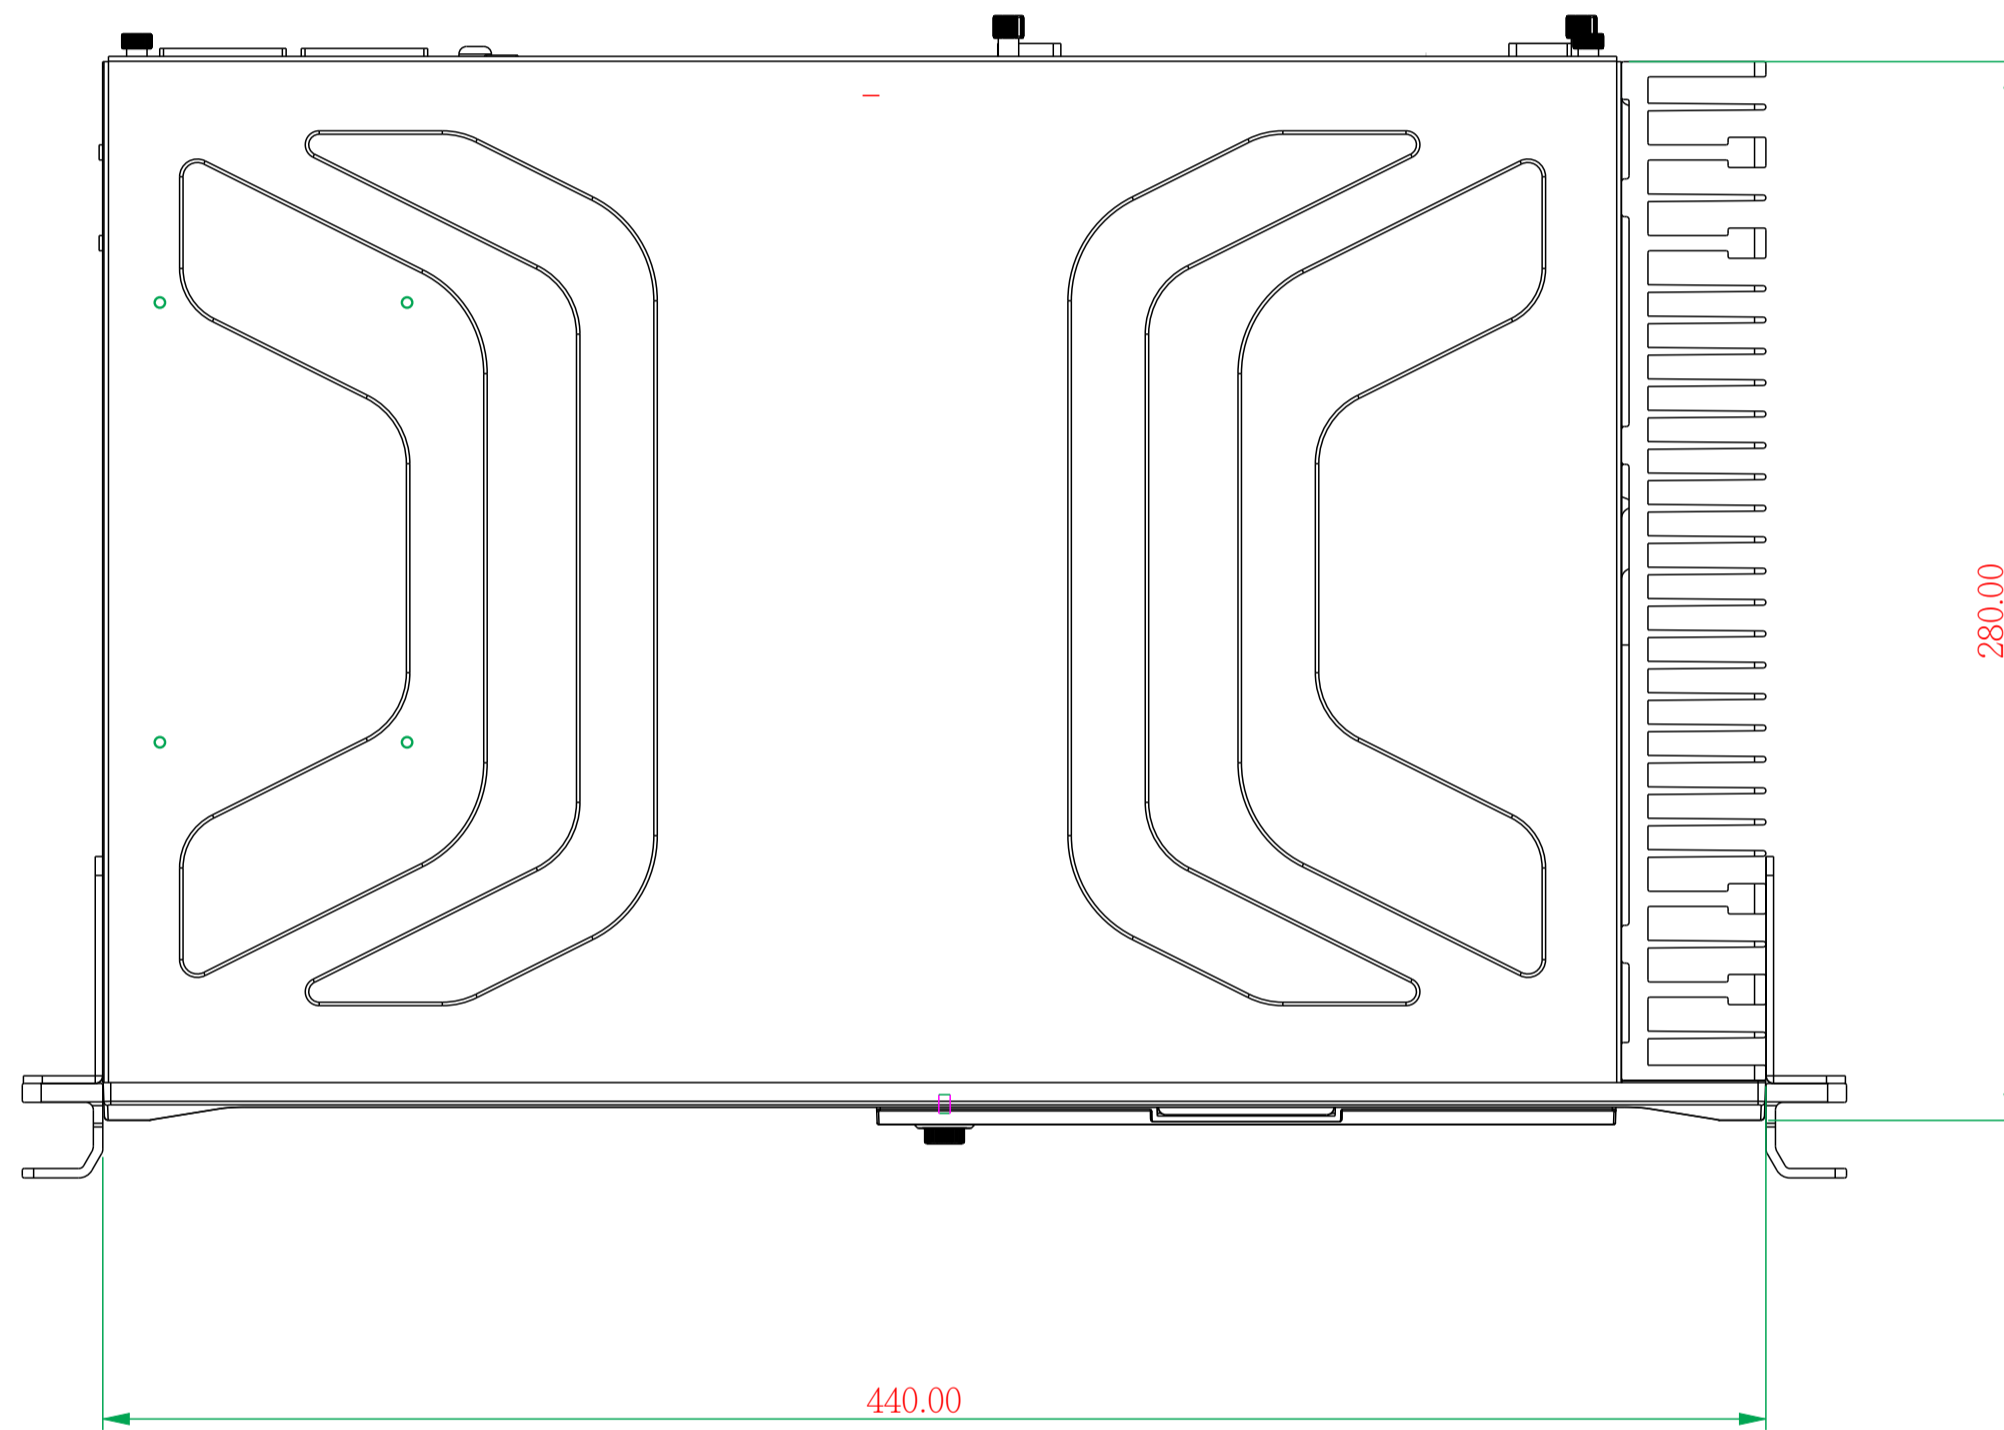

A

B

C

D

E

F

**MOXA**<sup>®</sup>  
 Tel:+886-2-89191230  
 Fax:+886-2-89191231  
 www.moxa.com

Projection  
  
 3rd Angle

Unit  
 Scale  
 Note

mm  
 1 : 2

Product Model  
 Drawn Name

DA-820C  
 Out-Dimension