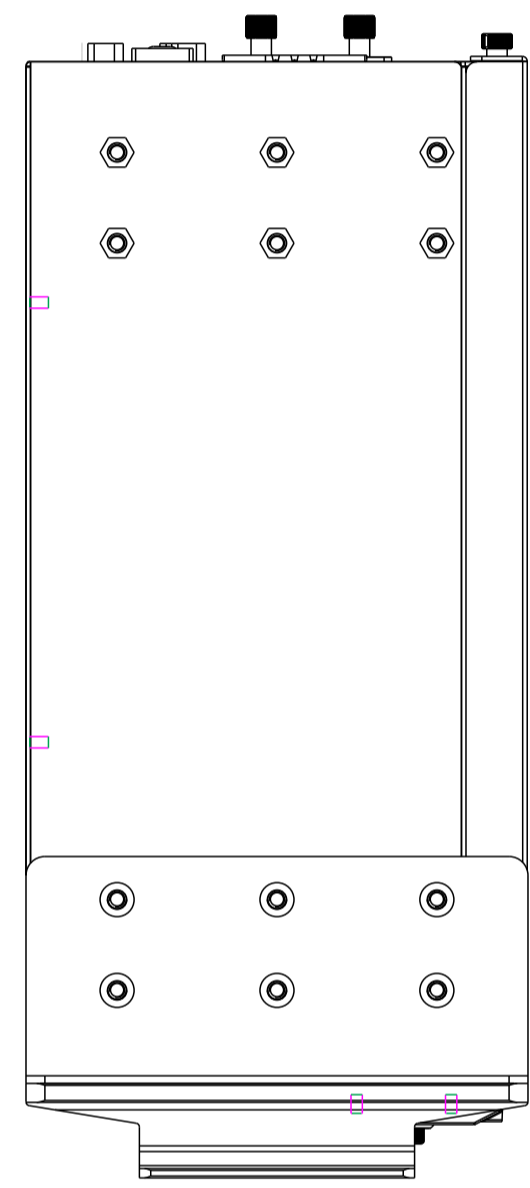

A

B

C

D

E

F

**MOXA**<sup>®</sup>  
 Tel:+886-2-89191230  
 Fax:+886-2-89191231  
 www.moxa.com

Projection  
  
 3rd Angle

Unit  
 Scale  
 Note

mm  
 1 : 2

Product Model  
 Drawn Name

DA-820C  
 Out-Dimension