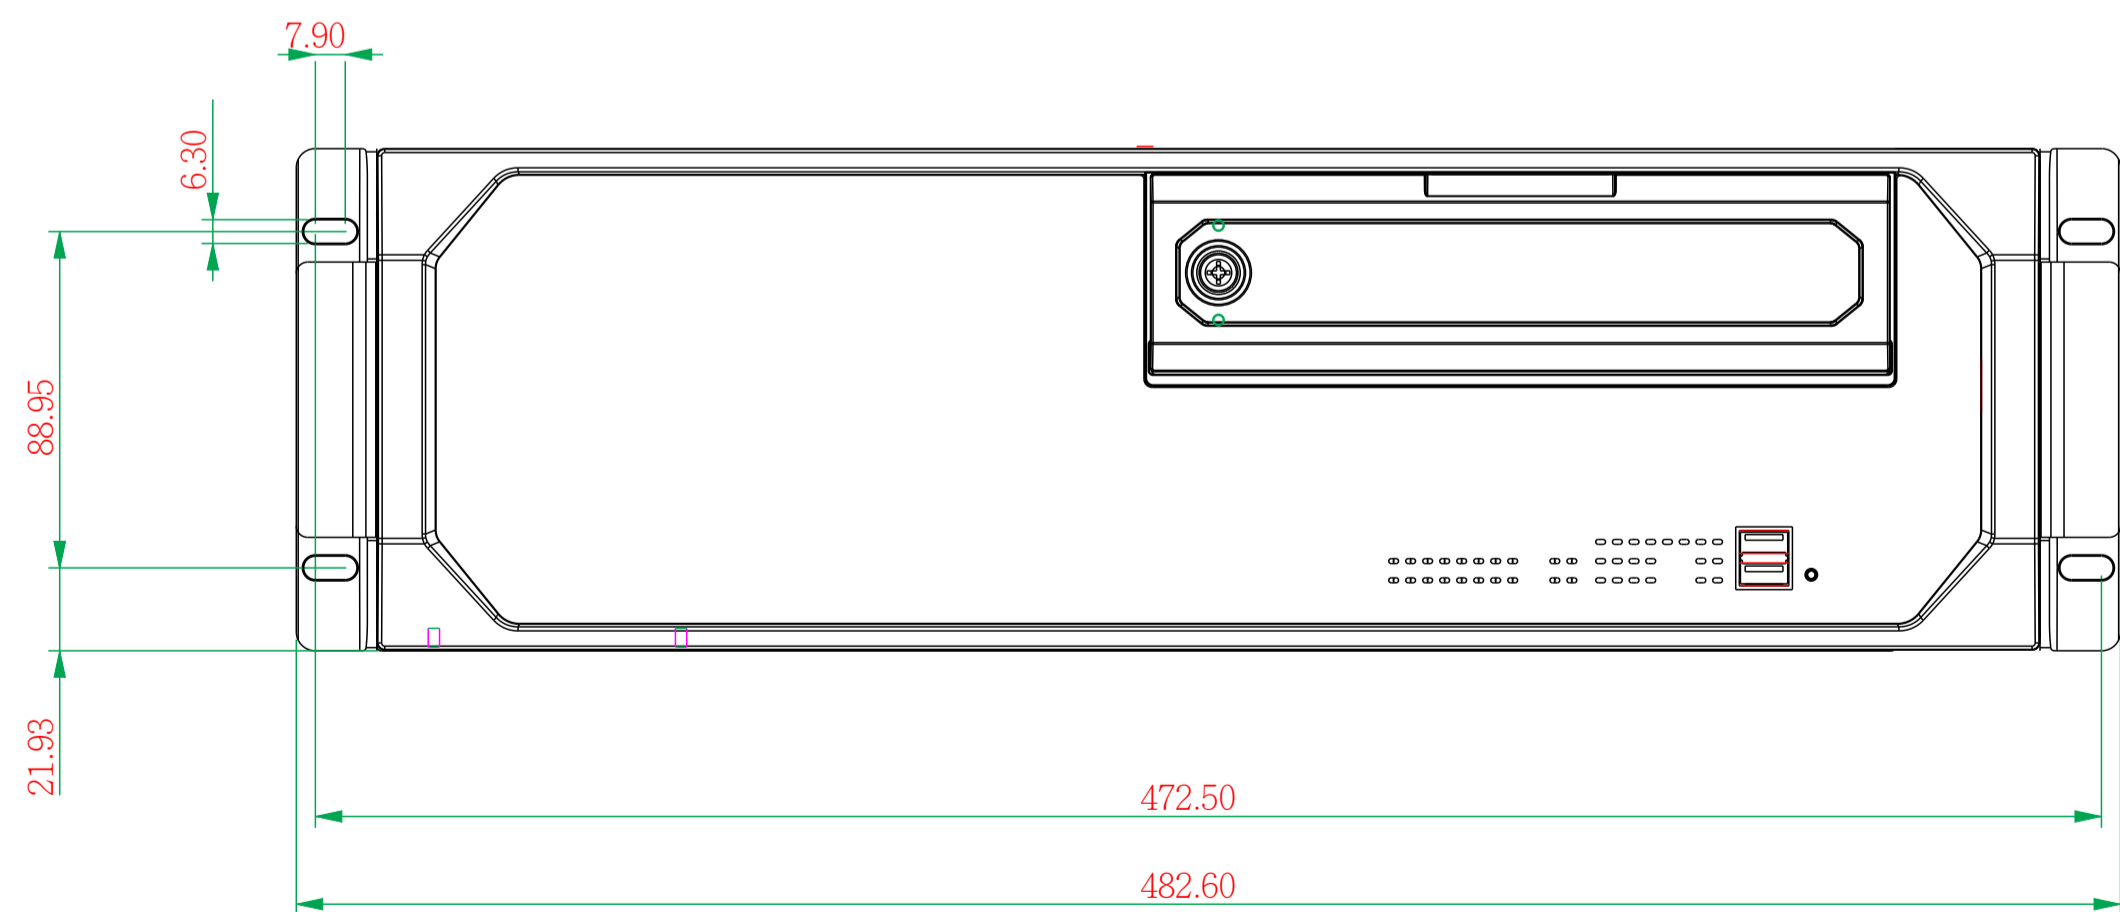

1

2

3

4

5

6

7

8

A

B

C

D

E

F

MOXA®
Tel:+886-2-89191230
Fax:+886-2-89191231
www.moxa.com

Projection

3rd Angle

Unit
Scale
Note

mm
1 : 2

Product Model
Drawn Name

DA-820C
Out-Dimension