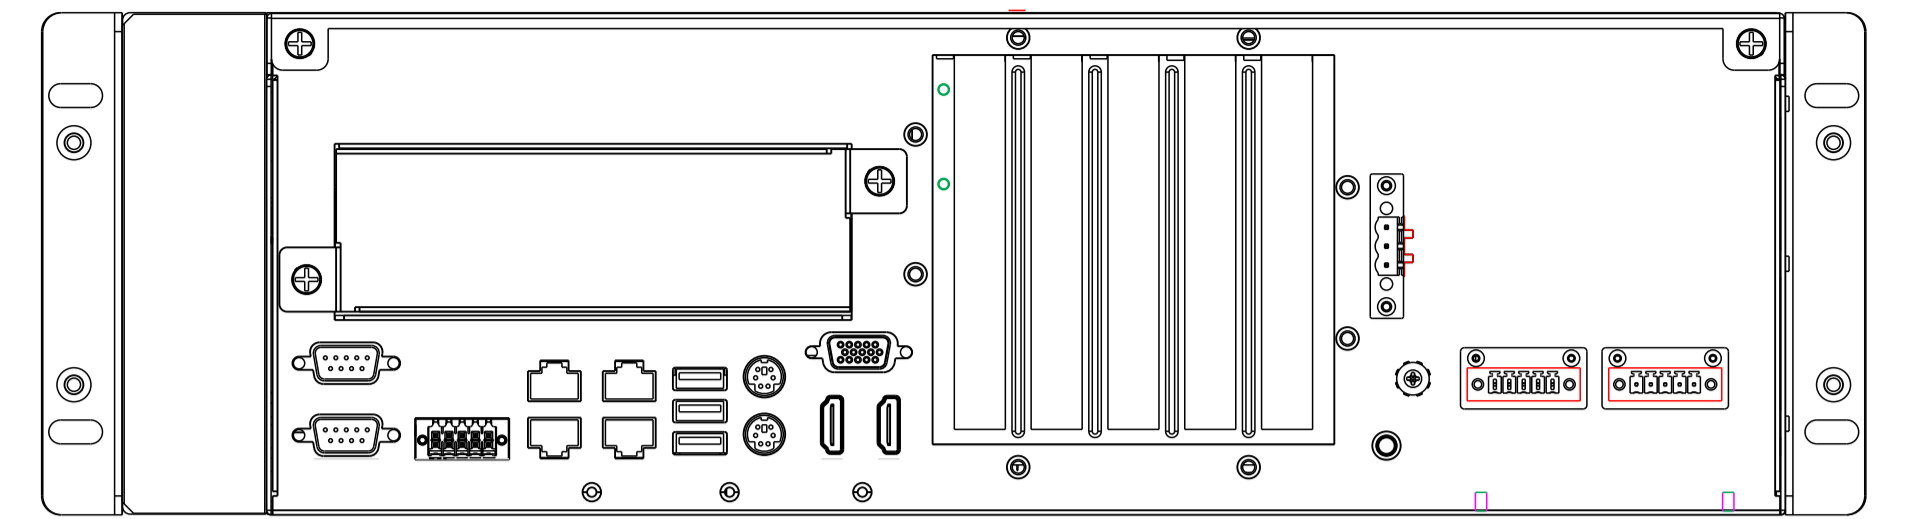

1

2

3

4

5

6

7

8

A

B

C

D

E

F

MOXA®
Tel:+886-2-89191230
Fax:+886-2-89191231
www.moxa.com

Projection

3rd Angle

Unit
Scale
Note

mm
1 : 2

Product Model
Drawn Name

DA-820C
Out-Dimension